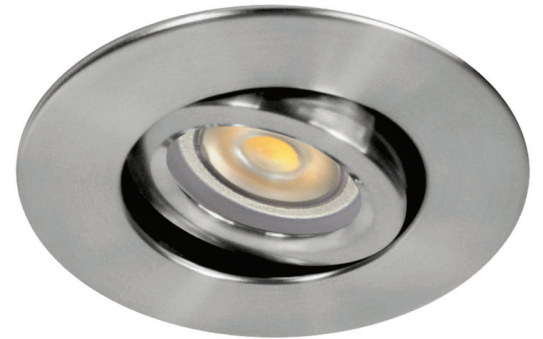

# ECO2L3A

3-1/2" ECO<sup>2</sup>LED Series

## Round Adjustable Trim

Project	
Notes	
Fixture Type	
Date	

### SPECIFICATIONS

COLOR TEMPERATURE	2,700K or 3,000K
CRI	80 + 90 +
LED MODULE	Lumiled Luxeon CoB 9W, delivers a lumen maintenance greater than 70% after 50,000 hours of operation (L <sub>70</sub> ). Provides a clean white light without pixilation and produces a high quality true color, inside 3 steps MacAdam ellipse.
LUMENS OUTPUT	Up to 740 Lumens, 69 Lms/W
LIFESPAN	50,000 hours
TRIM	Powder coat painted or plated die-formed steel. Different finishes available. Painted finishes available with Marine Grade option.
BEAM	<b>M:</b> Narrow Flood → 30° <b>W:</b> Wide Flood → 54°
HEAT SINK	High quality injected aluminum ensuring maximum heat dissipation.
CEILING CUTOUT	Ø 3-5/8" (92 mm)
COMPATIBLE HOUSINGS	<b>IC and Airtight Remodel Housing:</b> ECO2REL300 <b>IC and Airtight New Construction Housing:</b> ECO2NWL300 <b>IC and Airtight Box:</b> ECO2ISL300
CERTIFICATION	<ul style="list-style-type: none"> <li>cULus <b>E343977</b> for <b>damp locations</b></li> <li>Energy Star® certification (pending)</li> <li>Title 24 compliant</li> </ul>
WARRANTY	5-year warranty on ECO <sup>2</sup> LED Module and Driver.